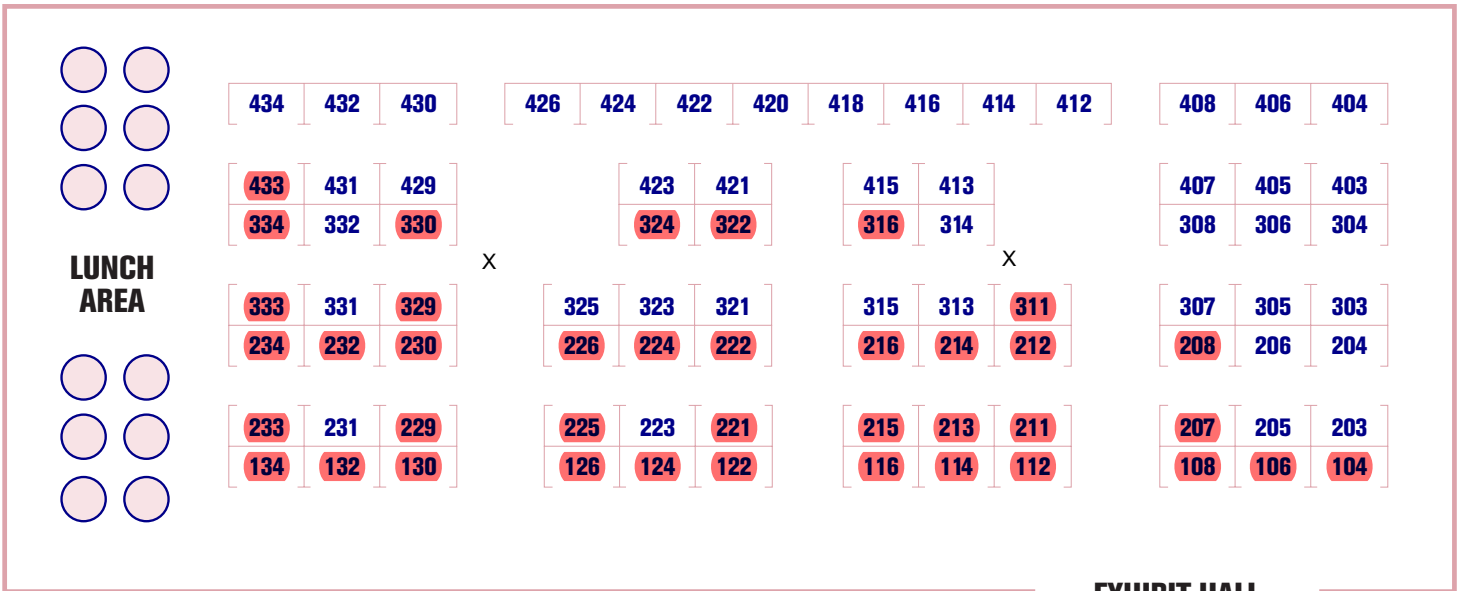

EXHIBIT

FAST FACTS

Town and Country San Diego Grand Ballroom

indicates sold booth

X - pillar

LUNCH
AREA

EXHIBIT HALL
ENTRANCE

← LOBBY