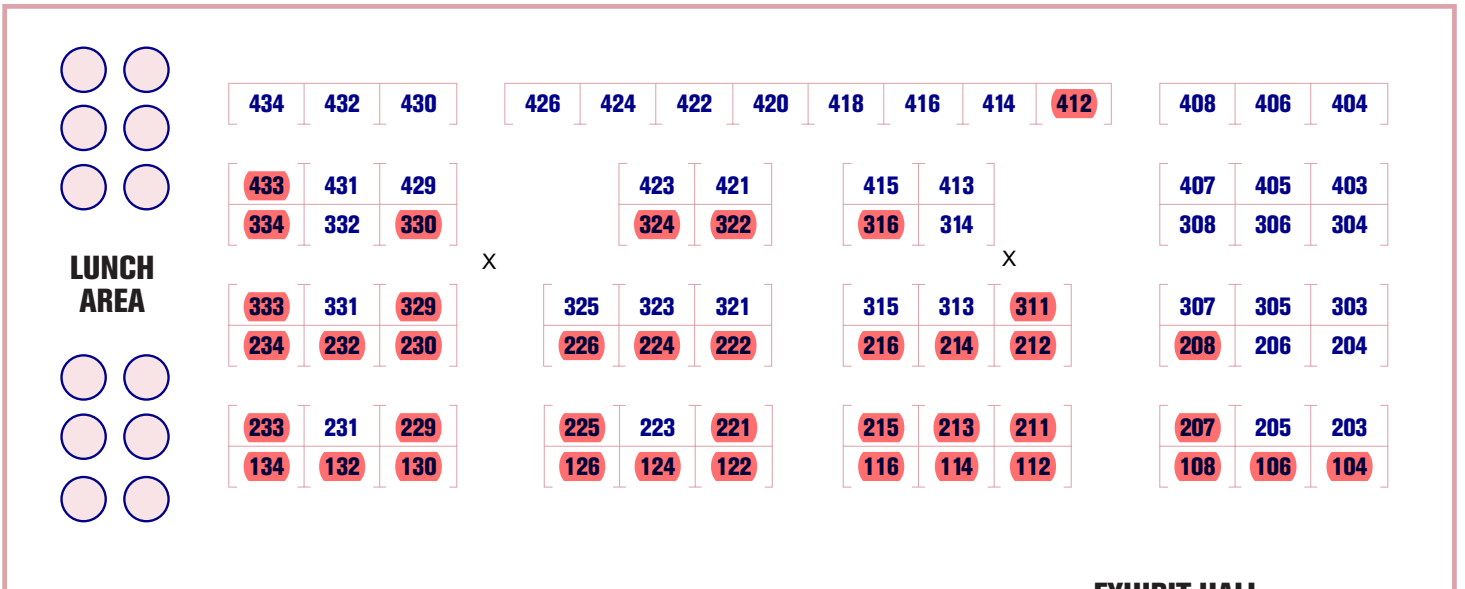

EXHIBIT

FAST FACTS

Town and Country San Diego Grand Ballroom

indicates sold booth

X - pillar

EXHIBIT HALL
ENTRANCE

← LOBBY

View available Booth Locations at
www.CaliforniaHIA.org/exhibit-opportunities